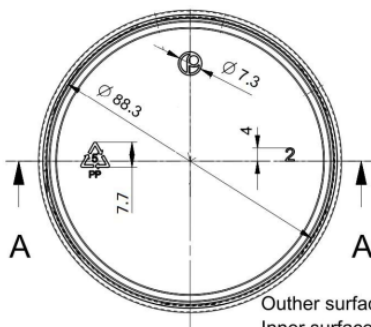

Outer surface: VDI-29
Inner surface: SPI-B2