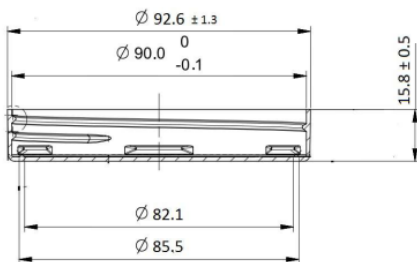

Outer surface: VDI-29
Inner surface: SPI-B2